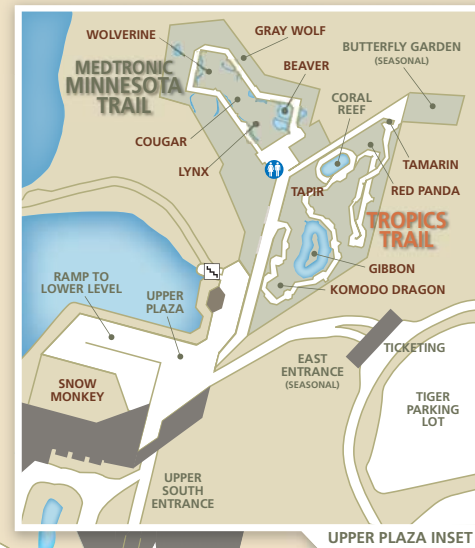

- CHICKENS
- GRANARY
- PIGS
- DAIRY BARN (MILKING DEMONSTRATION PARLOR)
- COWS
- GOATS & SHEEP
- BULL
- HORSES

**WELLS FARGO FAMILY FARM**  
(SEASONAL)

- MUSK OX
- GRAIN ELEVATOR
- FARM HOUSE

- GREEN ACRES PICNIC AREA
- REPLAY PARK
- MEXICAN WOLF

- CARIBOU
- MOOSE

**NORTHERN TRAIL**

- AFRICA!
- GIRAFFE
- ZEBRA
- OSTRICH
- WILDEBEEST
- GEMSBOK
- BACTRIAN CAMEL
- ASIAN WILD HORSE
- GAZELLE
- PRAIRIE DOG
- BISON
- PRONGHORN

**WEESNER FAMILY AMPHITHEATER**  
(SEASONAL BIRD SHOW)

- TIGER TREATS (SEASONAL)
- TIGER LAIR
- GRIZZLY COAST CAFE (SEASONAL)
- WOODLAND ADVENTURE (SEASONAL)
- AMUR TIGER

**RUSSIA'S GRIZZLY COAST**

- SEA OTTER
- AMUR LEOPARD
- BROWN BEAR
- WILD BOAR

**DISCOVERY BAY: UNITED HEALTHCARE MARINE EDUCATION CENTER**

- SHARKS
- DOLPHIN

- MAIN BUILDING FEATURES**
- AFTER HOURS/EVENING ENTRANCE
  - RAINFORREST CLASSROOM
  - CORAL REEF CLASSROOM
  - KID'S DEN
  - POND CLASSROOM
  - INDOOR THEATRE
  - ZOO CAFE
  - GUEST SERVICES
  - TIMBERLODGE TRADERS GIFT SHOP